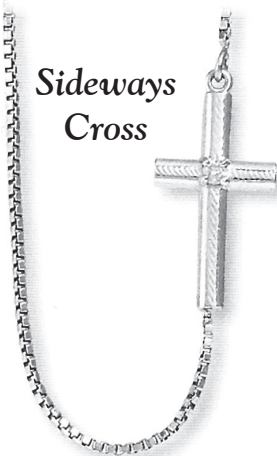

Kelly's Jewelry & Gifts

Spring
Sale!

SORRELLI

NEW SPRING COLORS!

Sky
Blue
Peach

Lemon
Zest

Never
Need A
Battery!

Check Out The
Latest Styles In The

CITIZEN
ECO-DRIVE
COLLECTION

ARTCARVED
ORDER NOW FOR
MOTHER'S DAY!

Easter & Baptismal
Jewelry

Sideways
Cross

10K Gold
& Diamond

YANKEE CANDLE
Fragrance of the Month

Margarita Time

25%
OFF
Entire Line